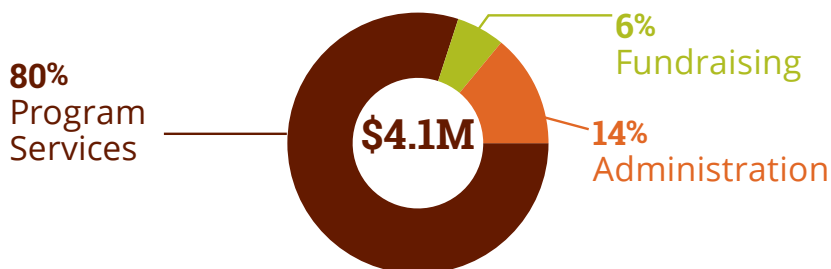

- Reaching more than 2,800 people, a 67 percent increase from the year before.
- Facilitating $1,000,000 in direct Homelessness Prevention and Diversion and government emergency rental assistance to keep vulnerable households in housing.
- Safely sheltering 391 people in area motels and engaging 229 people through Street Outreach.
- Maintaining 97 people with histories of chronic homelessness in fixed and scattered-site Permanent Supportive Housing.
- Seeing 90 percent of our clients leave our programs with stable housing.

Additionally, The Linda Sokol Francis Summit Service Center will open in early Summer 2022. The Cook County Department of Economic Development and capital campaign donors fully funded the Center, which will provide medical respite care to people experiencing homelessness with serious medical conditions.

Executive Leadership

CHIEF EXECUTIVE OFFICER

Tina Rounds

CHIEF FINANCIAL OFFICER

Ramya Tallarovic

CHIEF PROGRAM OFFICER

Shannon Goold

Board of Directors

PRESIDENT

David Schwartz, ESQ

VICE PRESIDENT

Mark Rudzinski

SECRETARY

Isabel Martinez Noth, PhD.

TREASURER

James M. O'Brien, CPA

Members at Large

Rev. Leland Albright, MD

Michael Collins, MD

Mark Harris

Richard Hillsman

Mark Laubacher

Rick Rius

Joe Russo

Susan Valentine

9601 E. Ogden Avenue. La Grange, IL 60525

708-354-0858

www.beds-plus.org

FY 2021 Functional Expense