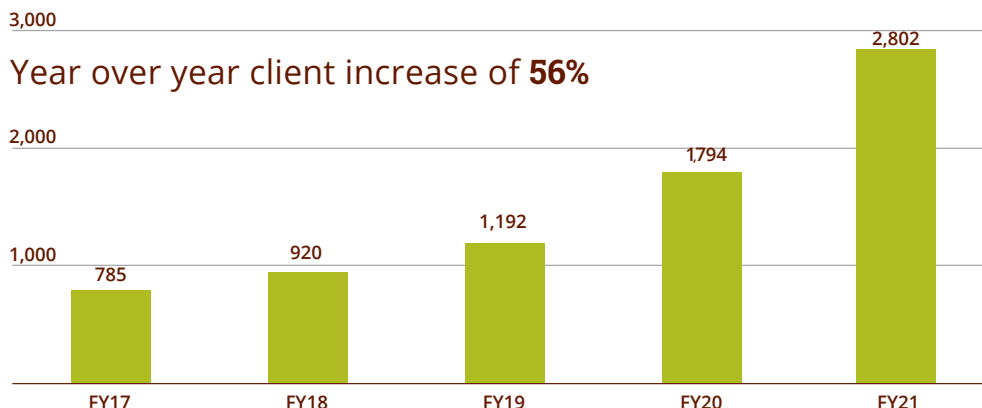

5 Year Agency Growth: Client Growth